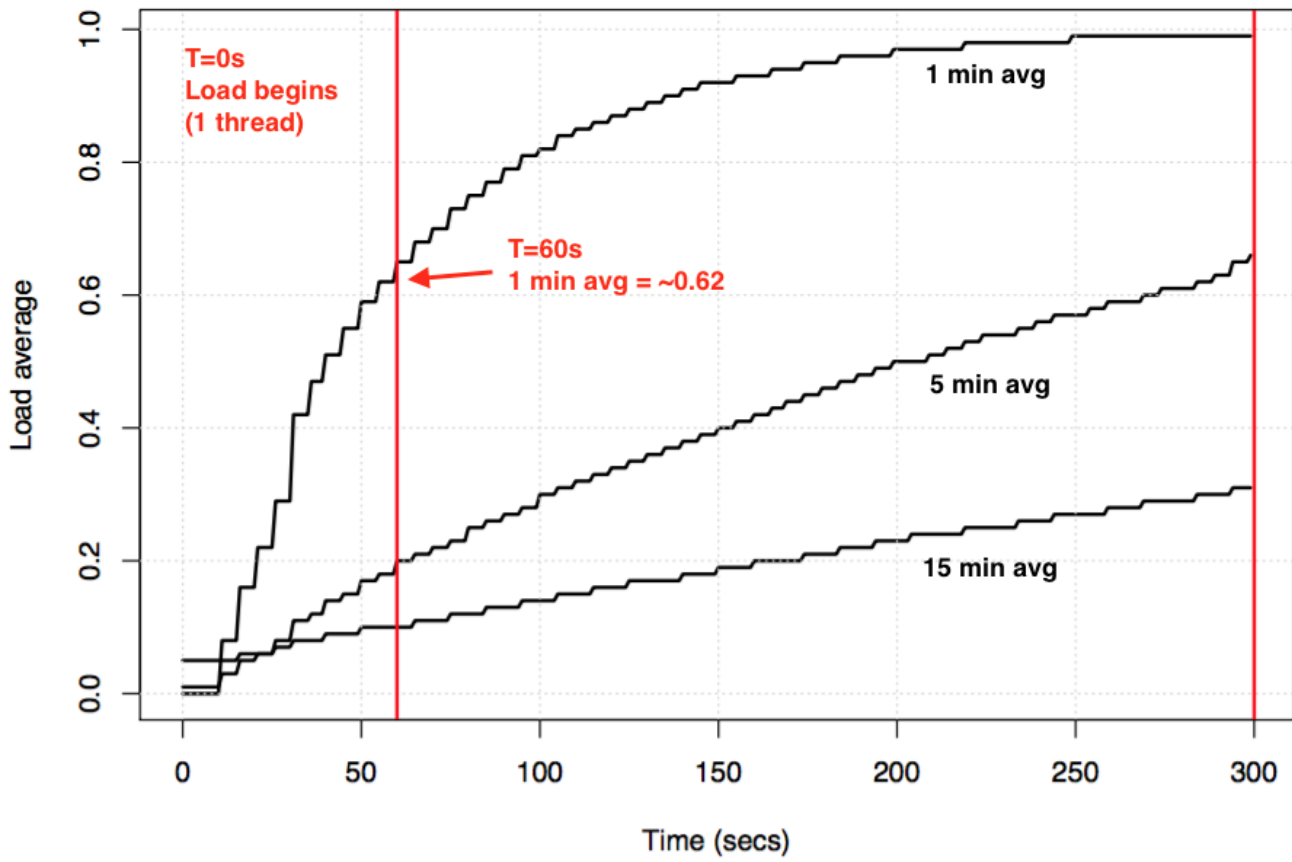

Load averages: 1, 5, 15 min

[Linux Really Shouldn't Expect An Influx Of Windows Users Anytime Soon](#)

Download from
Dreamstime.com

This watermarked comp image is for previewing purposes only.

ID 35103813