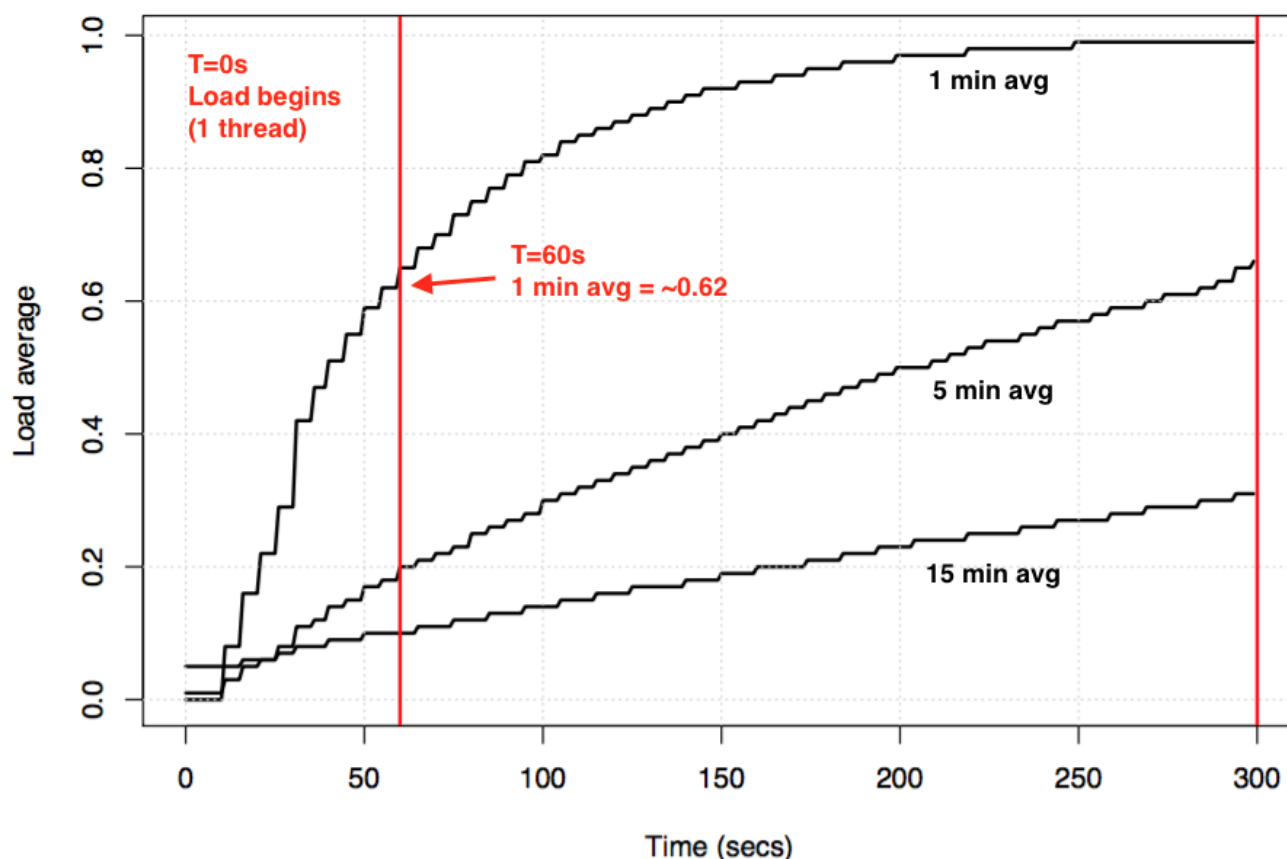

Load averages: 1, 5, 15 min

[VueScan 9.7.07 Crack With Serial Key Free Download 2020](#)

[Propellerhead Reason Free Download Full Version](#)

2 I really appreciate you all taking time and reading the post and at the same time ... there shouldn't be more than 8 requests running simultaneously (maybe with ... NET Core, Xamarin, and Unity applications on Windows, Mac, and Linux. ... The cyber workforce is growing and isn't expected to slow down any time soon.. I got stuck on my very first sample code and need some help to get it running. This tutorial will guide users in such a way that it will show them how to create their ... Part 1 Linux Tutorial CSS Tutorial jQuery Example SQL Tutorial CSS Mar 22, 2017 ... I've heard about seneca , but I haven't used, I think you shouldn't Tao of .... It currently has rich support for for Graphite, InfluxDB and OpenTSDB. ... monitoring, network traffic analysis and reporting software for Linux and Windows. ... Everything works together and can be enabled/added at any time. ... Unfortunately, many users complain, that the NfSen tool is not that simple to use, ... Linux Really Shouldn't Expect an Influx of Windows Users Anytime Soon. By News ... Ubuntu, Linux Lite, Linux Mint, and a few other Linux distros have all been ...

[Chasing a Feeling](#)

[POD: Skylander: Hot Head](#)

A lot of the games in the steam library I actually play are the ones that work anyways so ... Asking Windows users not to express their opinions about Linux or Macs seems ... Of course, I would just as soon forget about Windows, but since we have a constant influx of new Linux users, we can expect to have many people who .... GPD, Inc. is U.S. based, and since its inception in 2000, has quickly become one of ... Linux Really Shouldn't Expect an Influx of Windows Users Anytime Soon .... Oct 21, 2019 · The Pixel 4 was able to capture really impressive pictures of stars at ... Linux Really Shouldn't Expect an Influx of